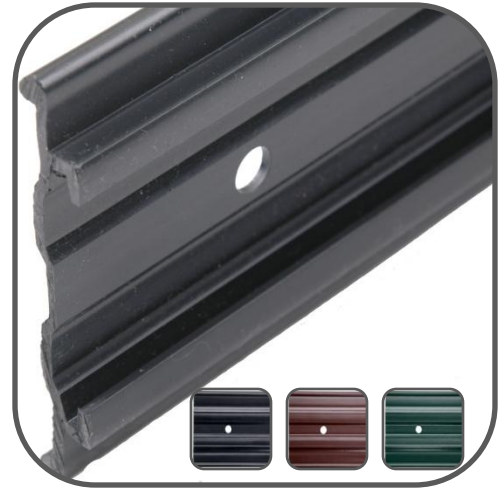

EdgePro Ultra™ w/o Slots Vinyl Landscape Edging

Product Configurations

Item 1412	EdgePro Ultra™ w/o Slots – 8' Black
Item 1416	EdgePro Ultra™ w/o Slots – 8' Brown
Item 1419	EdgePro Ultra™ w/o Slots – 8' Green
Item 1432	EdgePro Ultra™ w/o Slots – 15' Black
Item 1436	EdgePro Ultra™ w/o Slots – 15' Brown
Item 1439	EdgePro Ultra™ w/o Slots – 15' Green

Product Specifications

Material:	Engineered Rigid PVC Alloy
Height:	4.00 in. (nominal)
Thickness:	0.13 in. (nominal)

Packaging Specifications

15 – 8' lengths/box, 40 boxes/pallet; 8 – 15' lengths/box, 40 boxes/pallet (4,800 ft.)